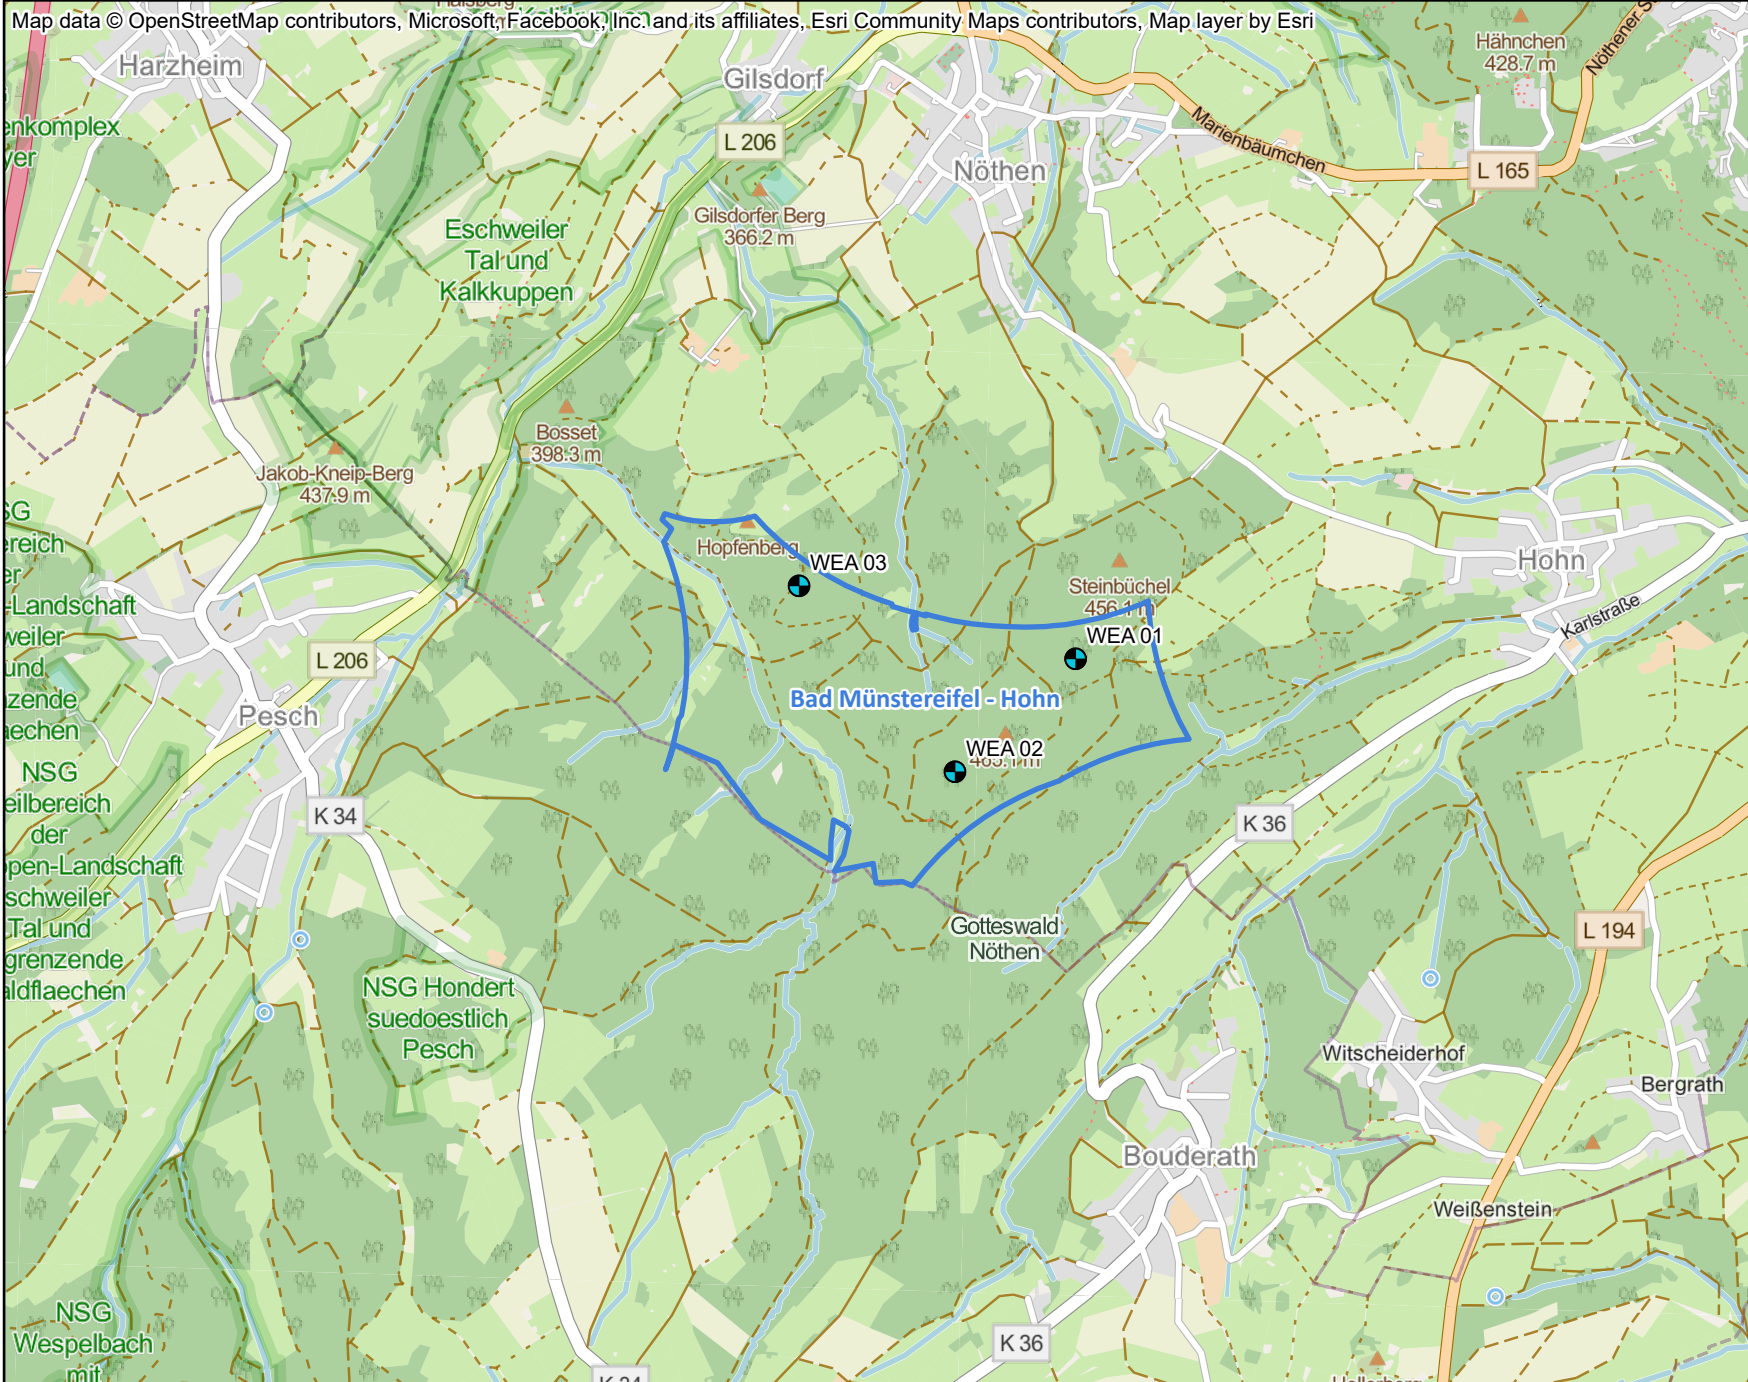

Map data © OpenStreetMap contributors, Microsoft, Facebook, Inc. and its affiliates, Esri Community Maps contributors, Map layer by Esri

Bad Münstereifel

Übersichtslageplan
Entwurf

-  WEA juwi Akquise
-  Potential Wind Greenfield (Alive)